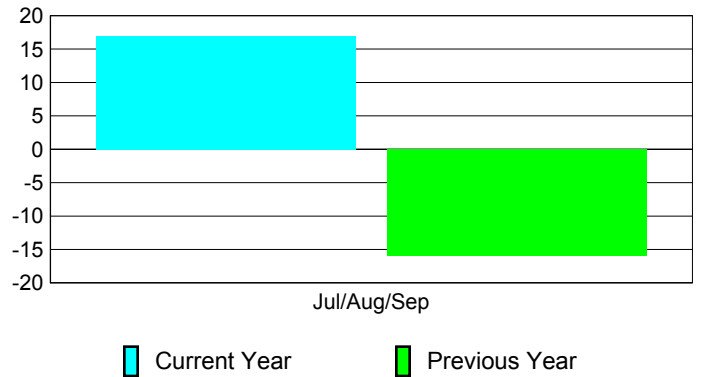

Gender Comparison 2010-2011

Jul/Aug/Sep

Male Female