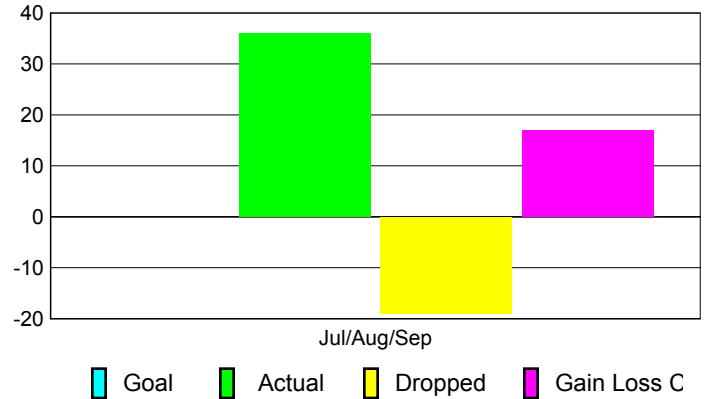

### YTD Status Quo Clubs 2010-2011

Status Quo Clubs Compared to Status Quo Members

## MEMBERSHIP

Membership Results  
2010-2011

Membership  
2009-2010

Month	Net Memb Goal	Actual New Memb	Actual Dropped Memb	Gain/Loss of Memb	Gain/Loss of Memb
Jul/Aug/Sep	0	36	-19	17	-16
<b>Totals</b>	<b>0</b>	<b>36</b>	<b>-19</b>	<b>17</b>	<b>-16</b>

### Membership Results 2010-2011

Goal, New, Dropped, Gain/Loss

### Comparison of Membership Gain/Loss

Current Year Compared to the Previous Year